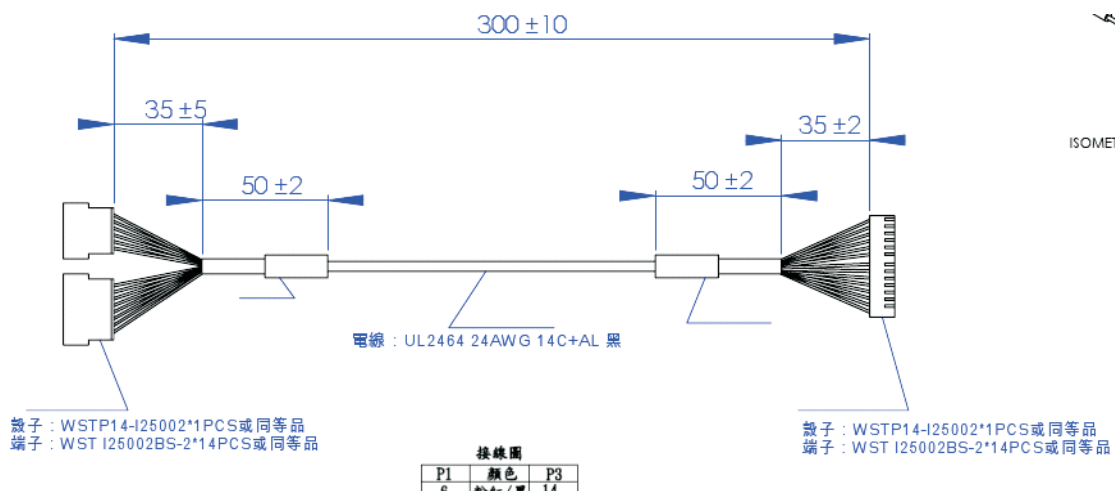

8336201

P1	Color	P3
6	Pink/Black	14
5	Sky Blue	13
4	Pink	12
3	Light Green	11
2	White	10
1	Gray	9
P2	Color	P3
8	Purple	8
7	Blue	7
6	Yellow	6
5	Green	5
4	Orange	4
3	Red	3
2	Brown	2
1	Black	1